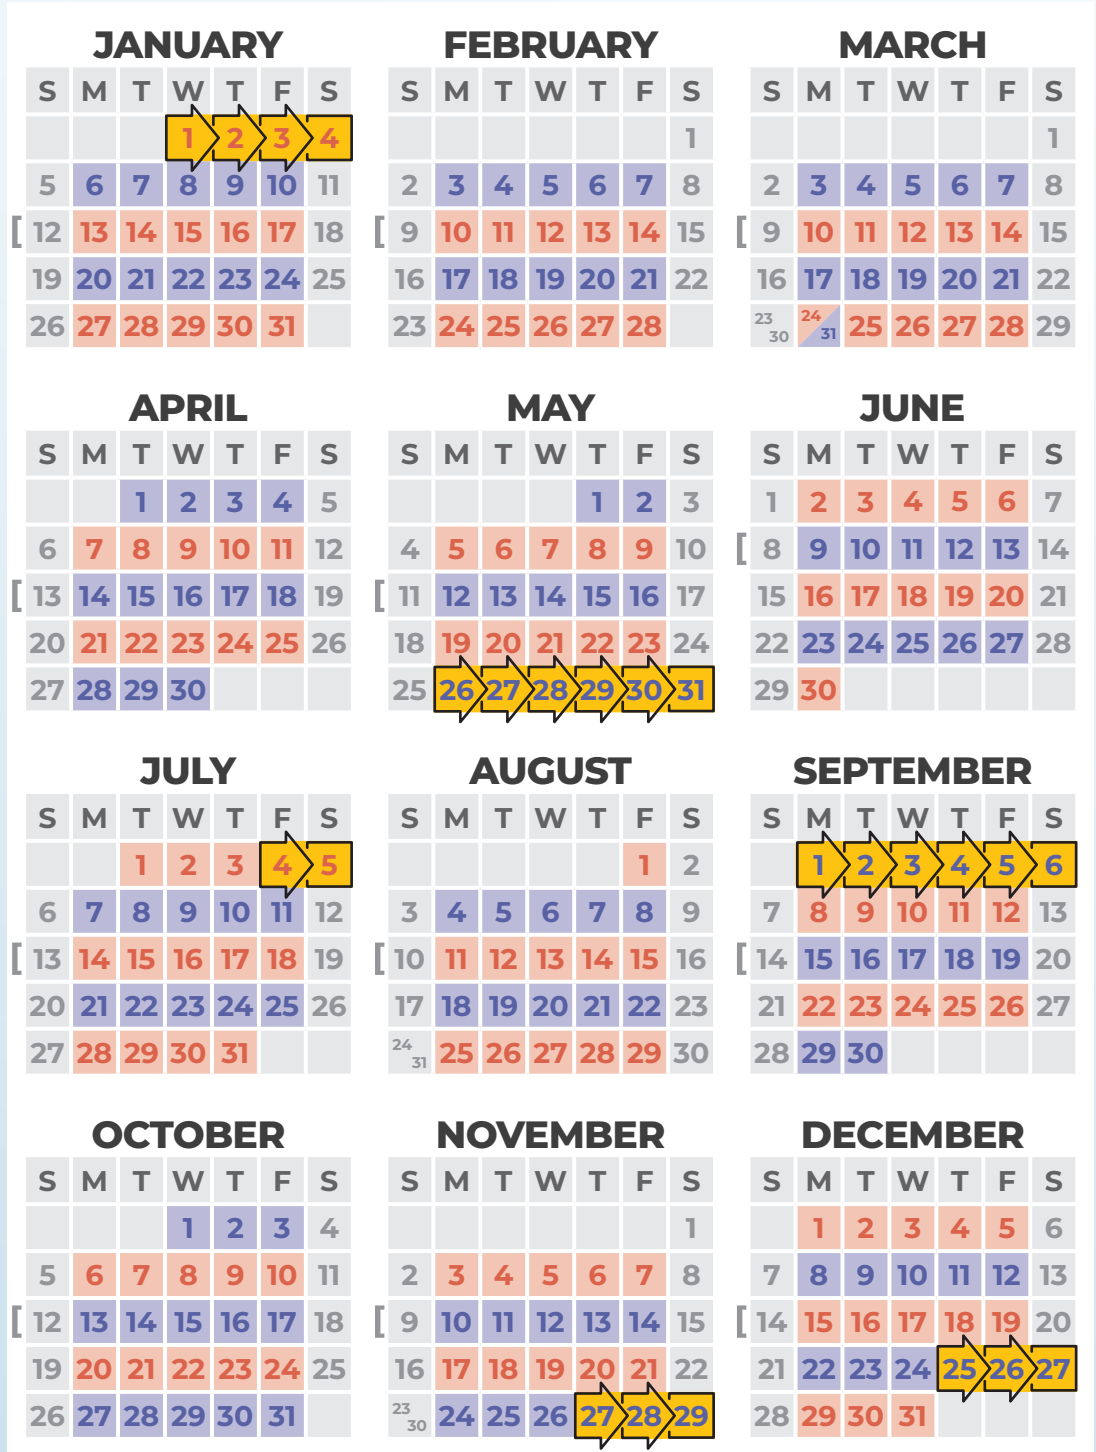

VILLAGE OF MIDDLEPORT COLLECTION 2025

WEEK A
RECYCLING

WEEK B
RECYCLING

HOLIDAY NO COLLECTION - PICKUP FOR THE REST OF THE WEEK WILL BE DELAYED BY ONE DAY

2025 HOLIDAYS

With Service Interruption

- **New Years Day**
January 1st
- **Memorial Day**
May 26th
- **Independence Day**
July 4th
- **Labor Day**
September 1st
- **Thanksgiving Day**
November 27th
- **Christmas Day**
December 25th

BULK COLLECTION:

[: Three (3) bulk item collected on the 2nd FULL week (Sunday - Saturday) of each month

800-330-7107 toll free • 716-754-8226 local

www.moderncorporation.com

CS@Modern-Corp.com