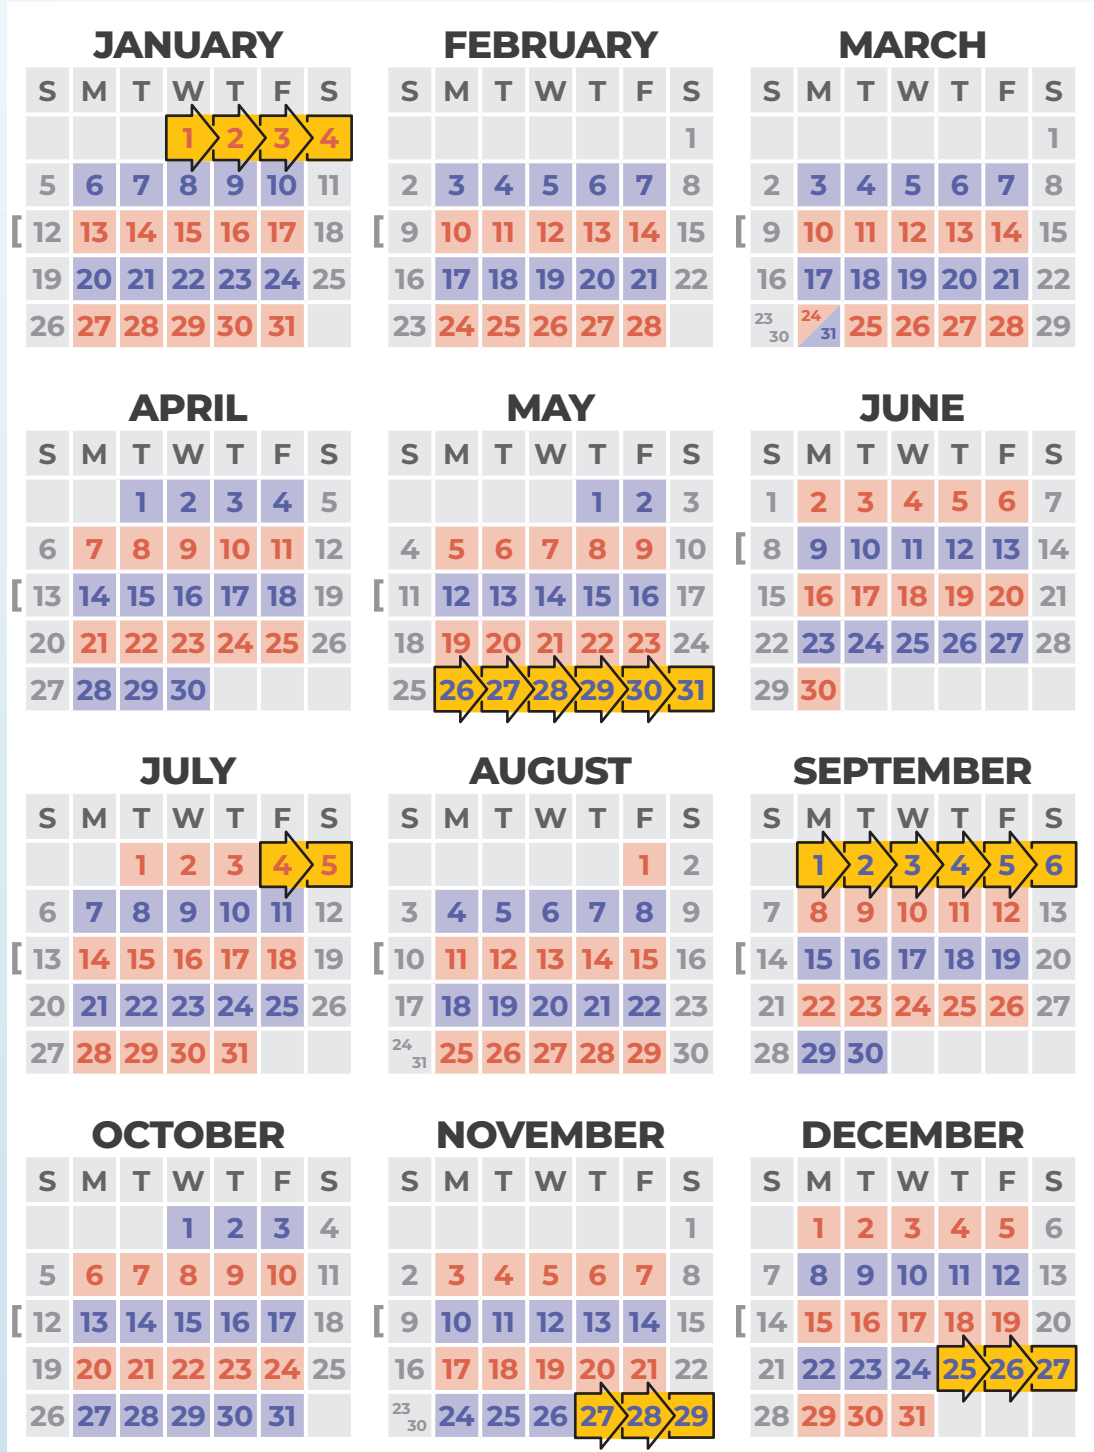

# TOWN OF SOMERSET COLLECTION 2025

**WEEK A**  
RECYCLING

**WEEK B**  
RECYCLING

**HOLIDAY** NO COLLECTION - PICKUP FOR THE REST OF THE WEEK WILL BE DELAYED BY ONE DAY

## 2025 HOLIDAYS

With Service Interruption

- **New Years Day**  
January 1st
- **Memorial Day**  
May 26th
- **Independence Day**  
July 4th
- **Labor Day**  
September 1st
- **Thanksgiving Day**  
November 27th
- **Christmas Day**  
December 25th

## BULK COLLECTION:

Three (3) items per collected on the 2nd FULL week (Sunday-Saturday) of each month

- 1/17
- 2/14
- 3/14
- 4/18
- 5/16
- 6/13
- 7/18
- 8/15
- 9/19
- 10/17
- 11/14
- 12/19

800-330-7107 toll free • 716-754-8226 local  
[www.moderncorporation.com](http://www.moderncorporation.com)  
 CS@Modern-Corp.com